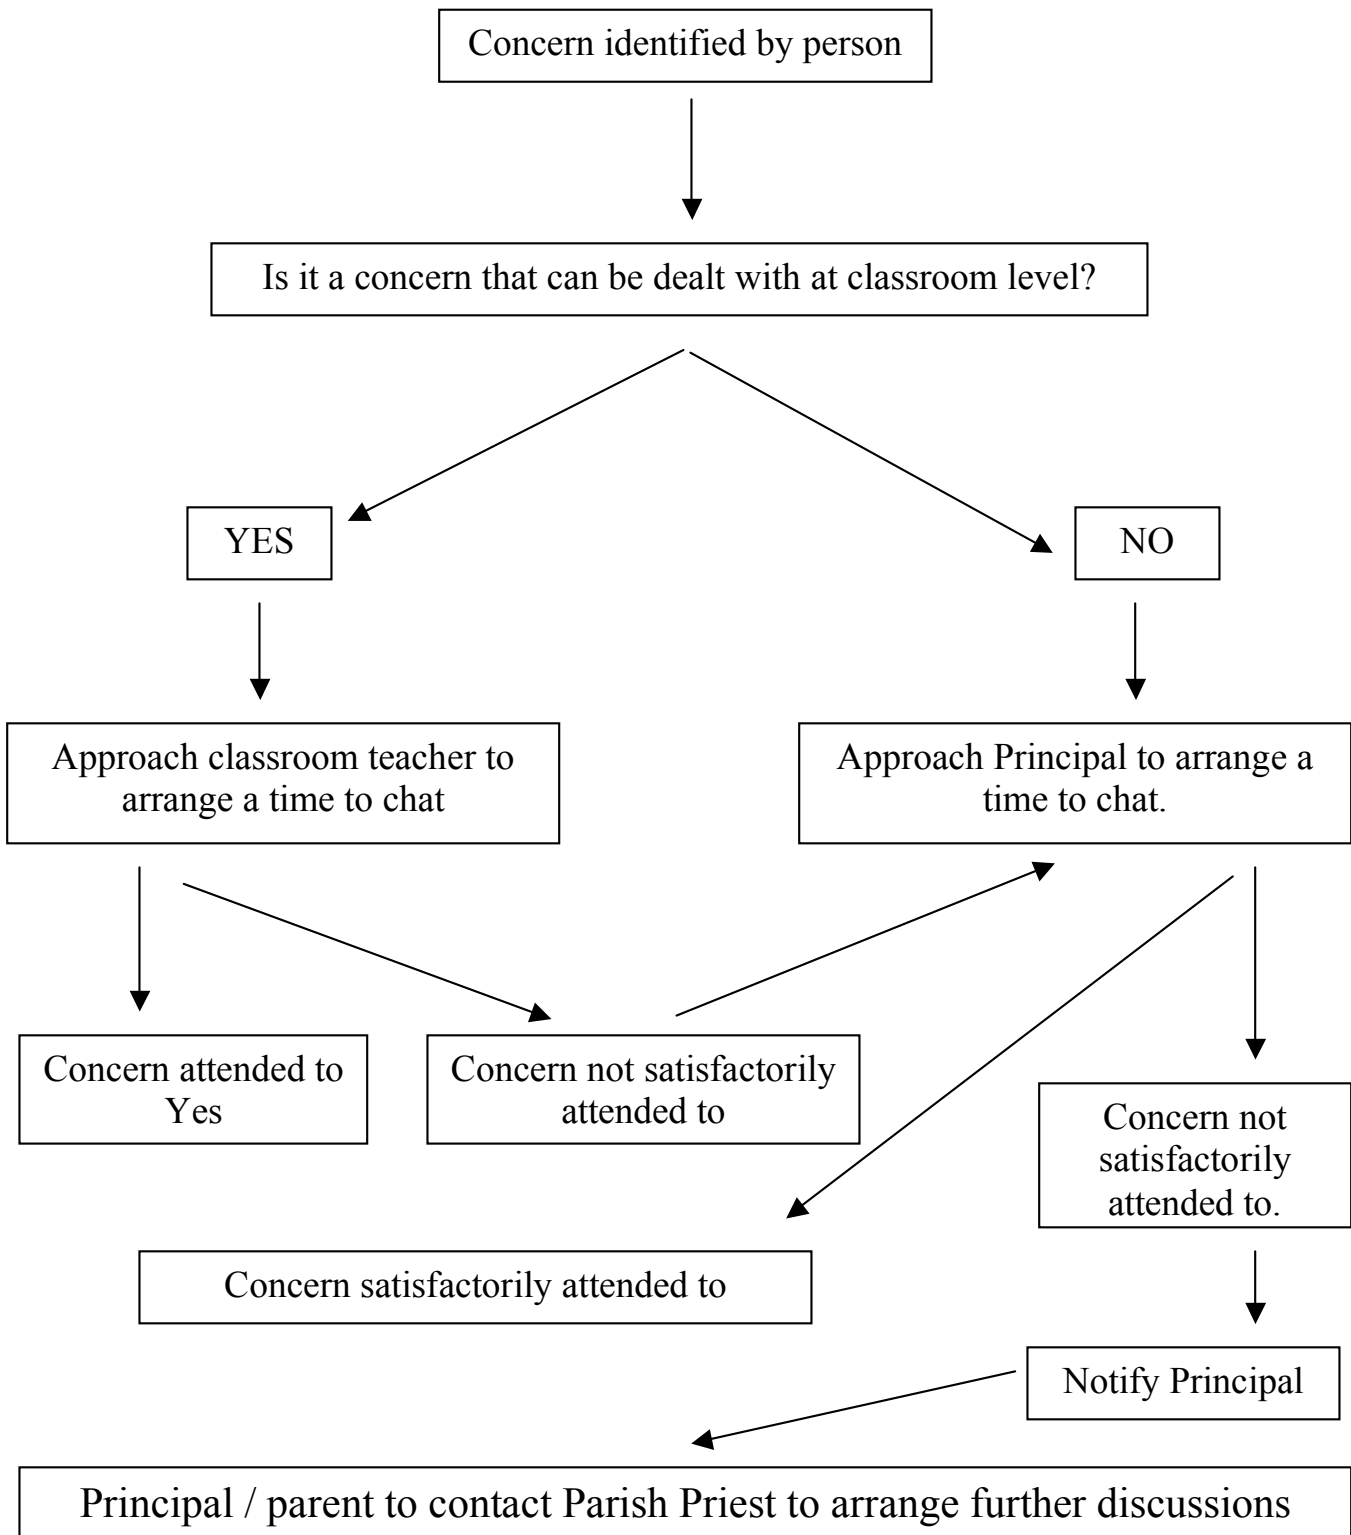

# *St Dominic's School Concern Procedure*

\* The Parish Priest is the person directly above the Principal in the hierarchical structure concerning school responsibilities.